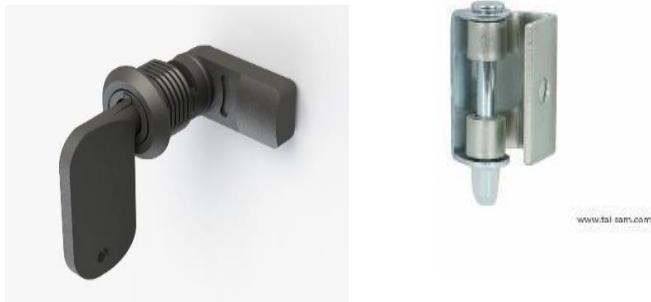

Price List 2023

No	Description	Price
736	Single Row 12 Moduler Box IP65 - Hensel KV9112	61,225.00
737	Enclosure 275x125x150 IP65 - Hensel Mi100	49,825.00
738	6 Way Enclosure	1,950.00

No	Description	Price
739	Gully Cover Metal	2650
740	Mobile Phone Holder	1900

No	Description	Price
741	Panel Hingers	165.00
742	Panel Lock & Key	165.00

No	Description	Price
743	Din Rail 1000m	500.00
744	Din Rail 500m	530.00
745	Din Rail 250m	525.00
746	Din Rail 50m	580.00

No	Description	Price
747	Energy Analyser with Glass LCD Screen TPM04 Tense	28,500.00