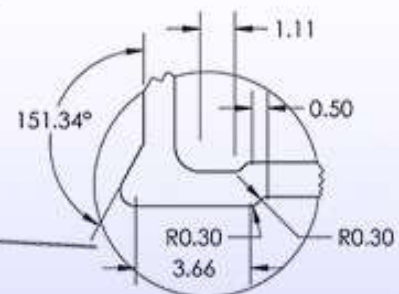

POWERLINE
Born to Protect
Since 2007

ALUMINIUM DIN RAILS

SPECIAL DEAL
\$1.17
ONLY

Lightning Protection | Solar Power | Switchboard Manufacturing
Switchgears & Wiring Accessories | Waste Management & Recycling