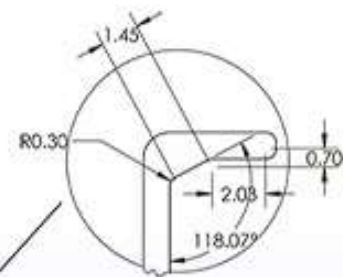

POWERLINE
Born to Protect
Since 2007

ALUMINIUM DIN RAILS

SPECIAL DEAL
\$1.17
ONLY

Lightning Protection | Solar Power | Switchboard Manufacturing
Switchgears & Wiring Accessories | Waste Management & Recycling